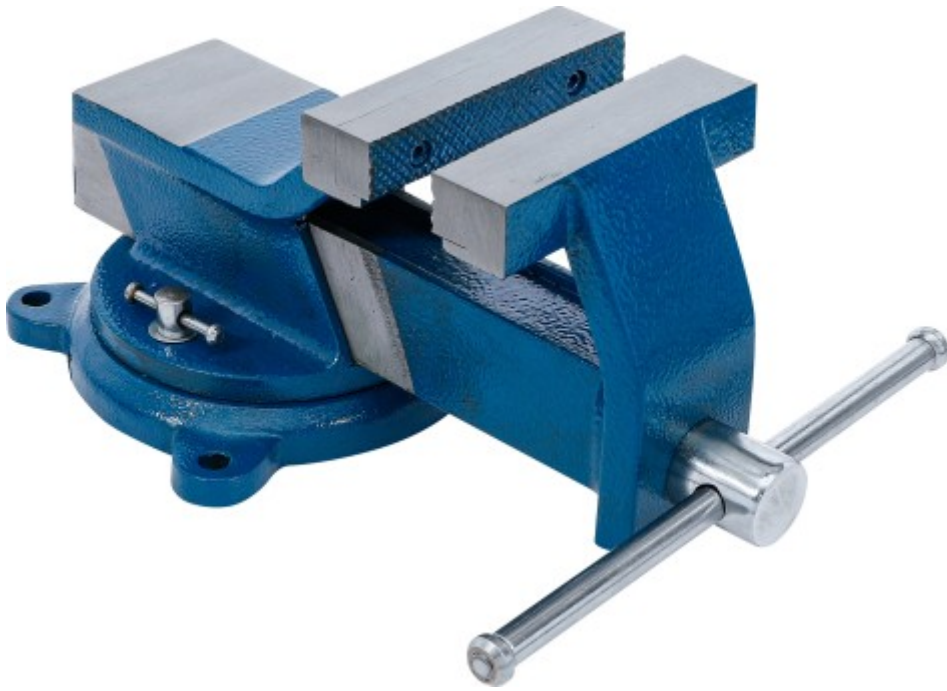

## Steel Bench Vice | forged | 125 mm Jaws

Product number: 58112

Weight: 10.58 kg

EAN: 4048769079970

- parallel bench vice with anvil
- forged version
- jaws and anvil hardened
- highly shaped jaws
- anvil surface suitable for straightening and upsetting work
- with practical foot, 360° rotatable and lockable in desired position
  
- max. opening: 150 mm